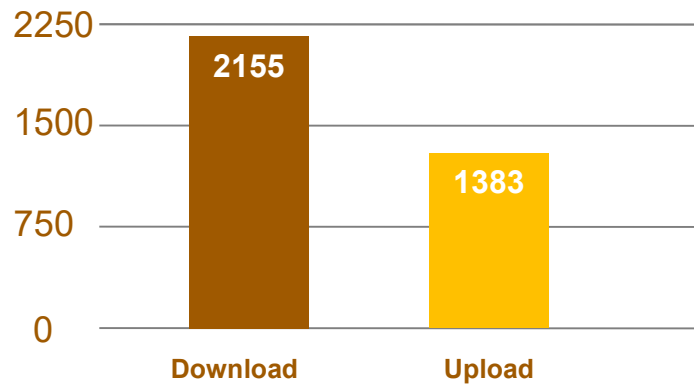

10GbE connectivity via a PCIe NIC

10GbE x 2
(Windows file transfer)

10GbE x 2
(Windows encrypted file transfer)

Tested in QNAP Labs. Figures may vary by environments.

Test environment:

NAS: TS-1277-1700-32G with QTS 4.3.4