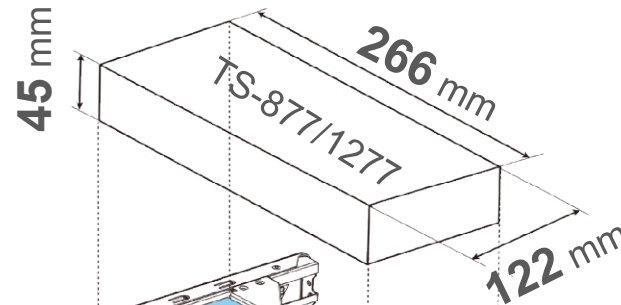

Do more w/ desktop GPU

GTX 1050Ti

250W PSU
TS-677

550W PSU
TS-1277

450W PSU
TS-877