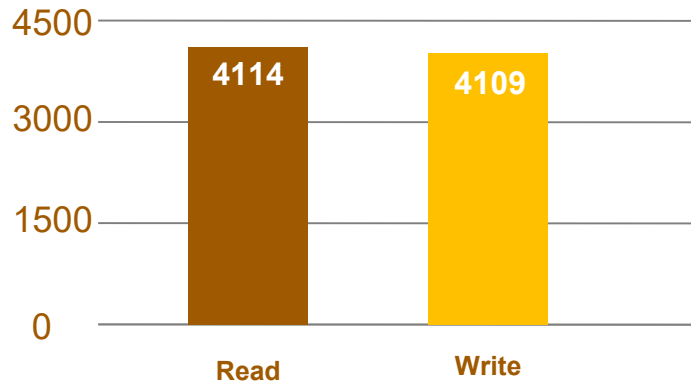

Ryzen 7 1700, 64GB RAM

Optional 40GbE NIC for the speed of light

40GbE

(64KB, seq. transfer)

40GbE

(64KB, encrypted seq. transfer)

Tested in QNAP Labs. Figures may vary by environments.

Test environment: