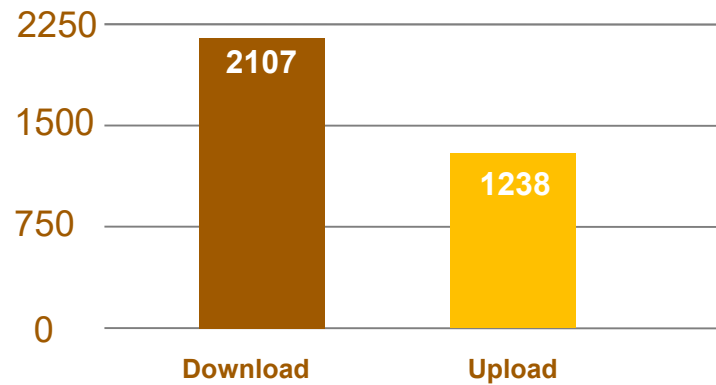

10GbE connectivity via a PCIe NIC

10GbE x 2
(Windows file transfer)

10GbE x 2
(Windows encrypted file transfer)

Tested in QNAP Labs. Figures may vary by environments.

Test environment:

NAS: TS-1277-1700-32G with QTS 4.3.4