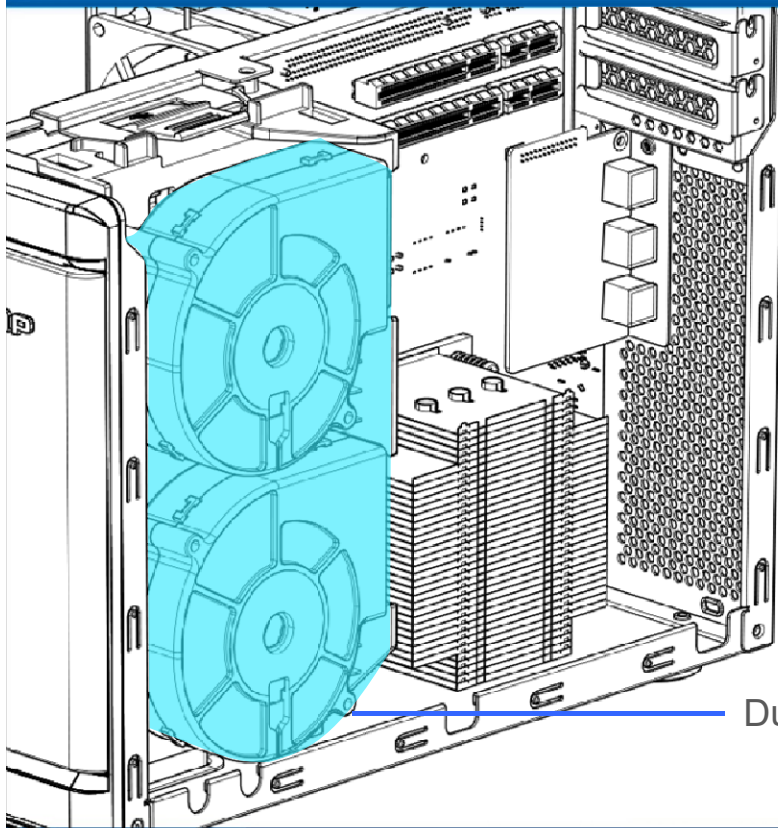

2, 4 x 2.5" SSD trays for
Qtier auto tiering &
SSD caching

4, 6, 8 x 3.5" HDD trays
w/ support for 2.5" drives

LCD w/ Enter &
Select buttons

Power button

USB 3.1
Gen 1 &
Copy button

Rear overview

Under the hood