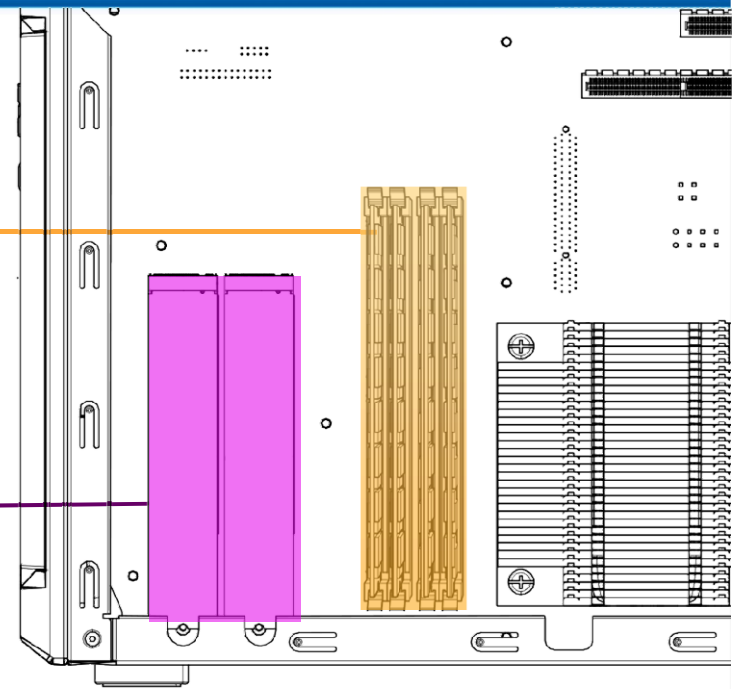

2, 4 x 2.5" SSD trays for
Qtier auto tiering &
SSD caching

4, 6, 8 x 3.5" HDD trays
w/ support for 2.5" drives

LCD w/ Enter &
Select buttons

Power button

USB 3.1
Gen 1 &
Copy button

Rear overview

Under the hood

Dual **fan** coolers

4 x DDR4 UDIMM
RAM slots, max
64GB

2 x **M.2**
22110/2280/2260/
2242 SATA SSD
slots

Do more w/ desktop GPU

GTX 1050Ti

250W PSU
TS-677

550W PSU
TS-1277

450W PSU
TS-877