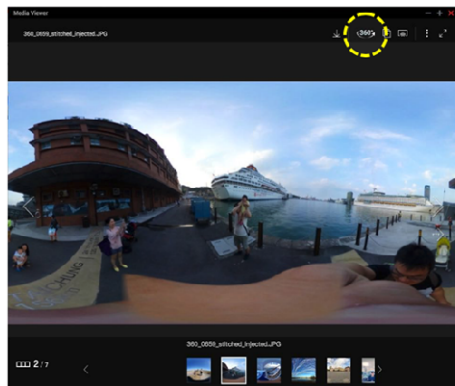

360° Panorama Photo & Video

QNAP Systems, Inc.

The Latest Trend of 360-degree Media

- Various devices support shooting 360° photo or video
- Well-known websites have supported 360 ° panoramic photos or video playback

YouTube

Facebook

Garmin
VIRB® 360

What's 360° panoramic photo or video?

Use the 360° Panorama camera to record all angles

Popular 360 cameras

Single fisheye
Detu Sphere S

Dual fisheye
Ricoh Theta S

3 fisheye
GIROPTIC 360cam

4 fisheye
Detu F4

6 fisheye
Insta 360 Pro

2 standalone fisheye
Kodak SP360

6 cameras
GoPro Omni

8 cameras
Vuze 4K 3D 360
Spherical VR Camera

36 cameras
PANONO

QNAP 2017

Supports 360° photo or video viewing on QTS 4.3.4

360° Photo and Video Viewing

Normal screen

360° playback screen

View different angles by using mouse

360° file information

- If the file which have the following information, the player will initiate 360° playback function to view files
 - ✓ Projection Type= **equirectangular**
- If the file doesn't have this information, you can still play by clicking the 360° button