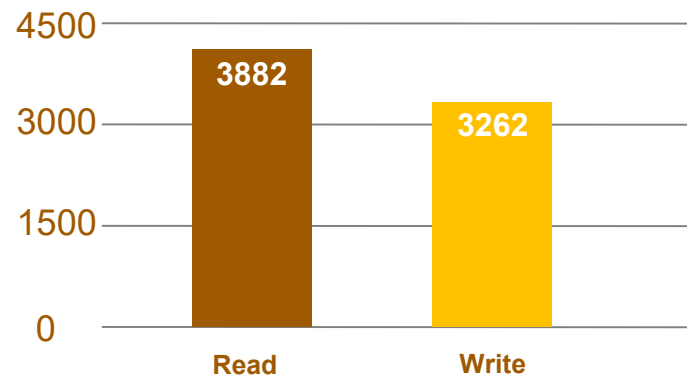

Ryzen 7 1700, 64GB RAM

Optional 40GbE NIC for the speed of light

40GbE

(64KB, seq. transfer)

40GbE

(64KB, encrypted seq. transfer)

Tested in QNAP Labs. Figures may vary by environments.

Test environment: