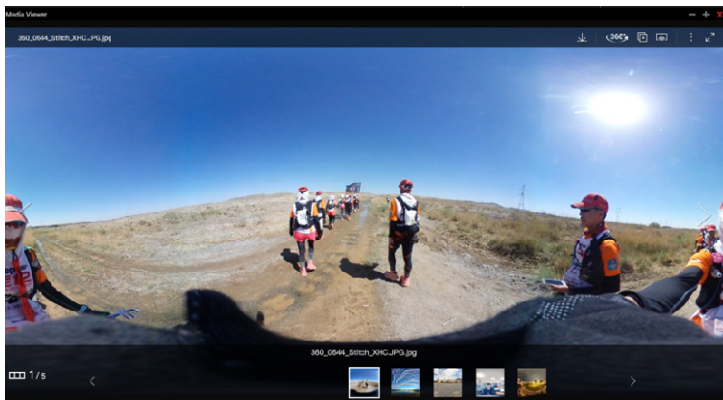

YouTube

Facebook

Garmin
VIRB® 360

What's 360° panoramic photo or video?

Use the 360° Panorama camera to record all angles

Popular 360 cameras

Single fisheye
Detu Sphere S

Dual fisheye
Ricoh Theta S

3 fisheye
GIROPTIC 360cam

4 fisheye
Detu F4

6 fisheye
Insta 360 Pro

2 standalone fisheye
Kodak SP360

6 cameras
GoPro Omni

8 cameras
Vuze 4K 3D 360
Spherical VR Camera

36 cameras
PANONO

QNAP 2017

Supports 360° photo or video viewing on QTS 4.3.4

360° Photo and Video Viewing

Normal screen

360° playback screen

View different angles by using mouse

360° file information

- If the file which have the following information, the player will initiate 360° playback function to view files
 - ✓ Projection Type= **equirectangular**
- If the file doesn't have this information, you can still play by clicking the 360° button