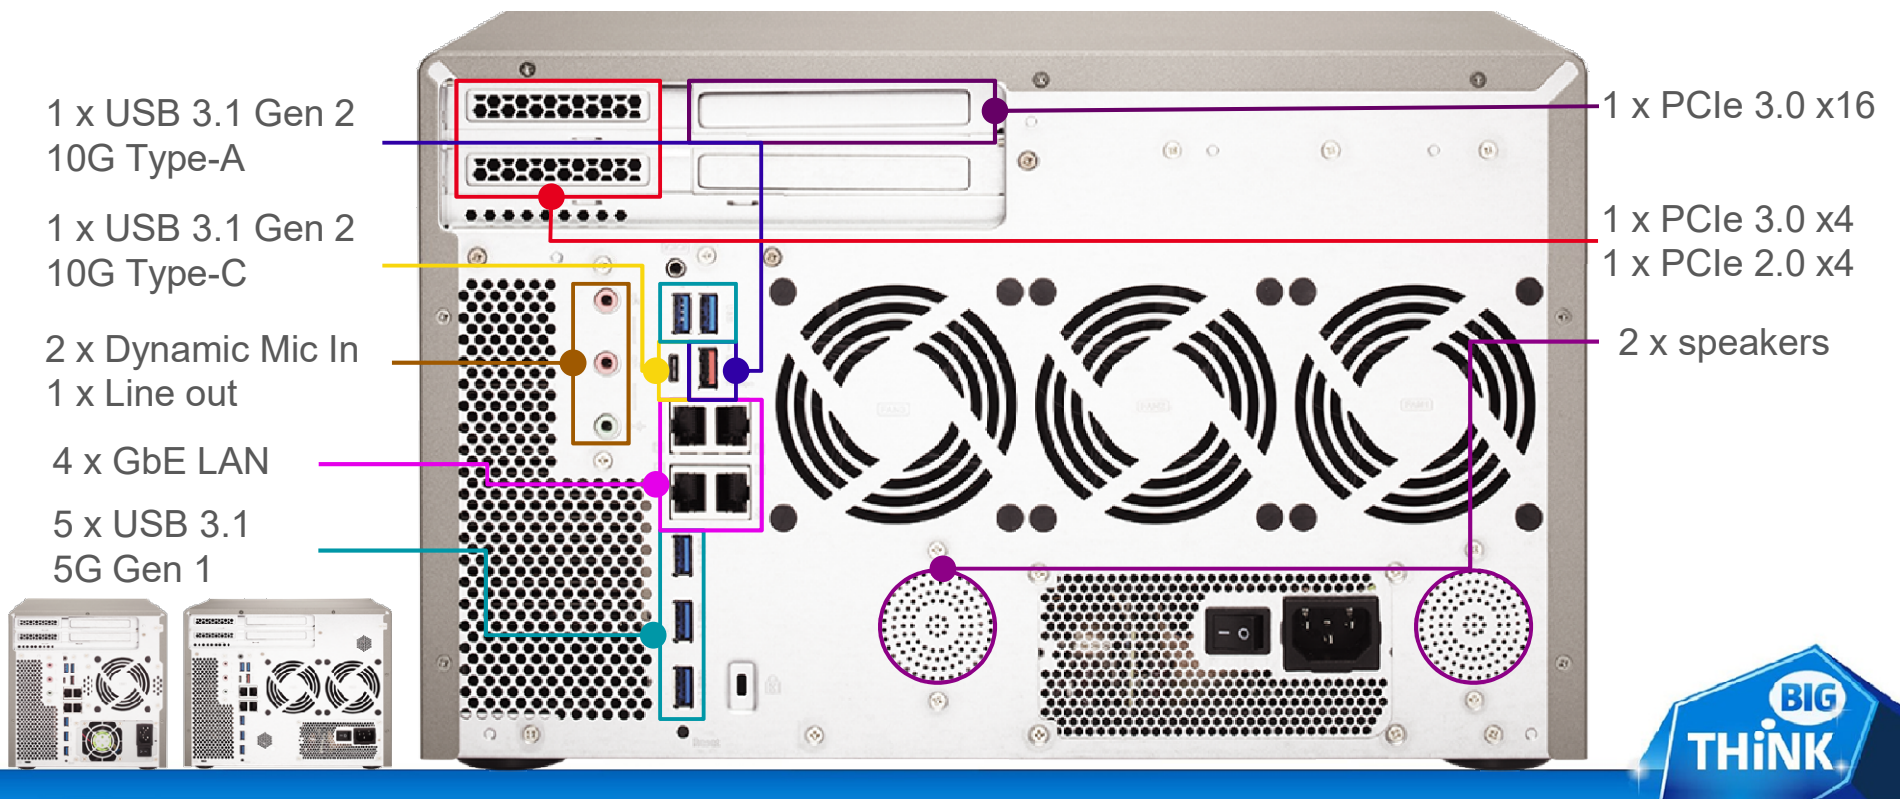

10GbE connectivity via a PCIe NIC

10GbE x 2
(Windows file transfer)

10GbE x 2
(Windows encrypted file transfer)

Tested in QNAP Labs. Figures may vary by environments.

Test environment:

NAS: TS-1277-1700-32G with QTS 4.3.4

2, 4 x 2.5" SSD trays for
Qtier auto tiering &
SSD caching

4, 6, 8 x 3.5" HDD trays
w/ support for 2.5" drives

LCD w/ Enter &
Select buttons

Power button

USB 3.1
Gen 1 &
Copy button

Rear overview

Under the hood