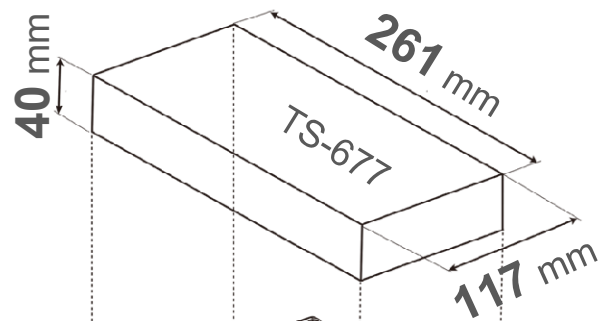

Do more w/ desktop GPU

GTX 1050Ti

250W PSU
TS-677

550W PSU
TS-1277

450W PSU
TS-877