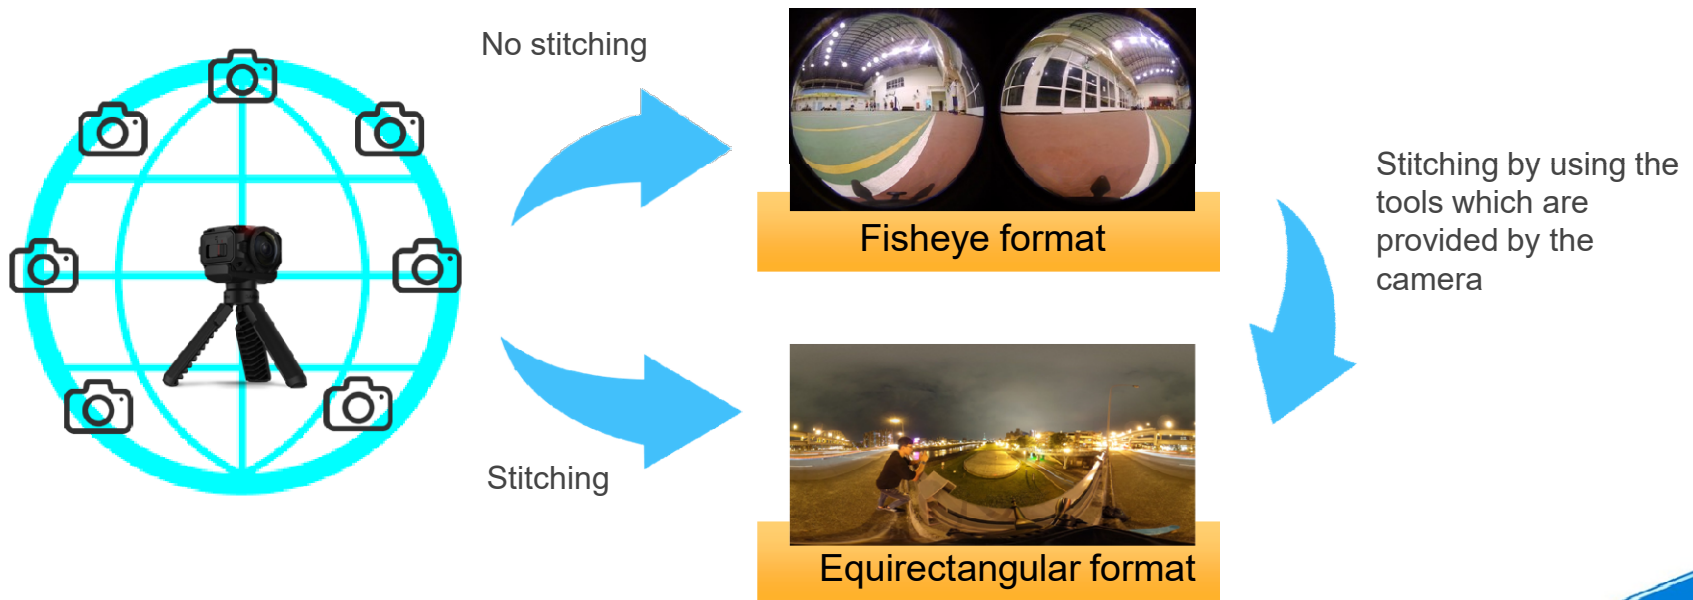

YouTube

Facebook

Garmin
VIRB® 360

What's 360° panoramic photo or video?

Use the 360° Panorama camera to record all angles

Popular 360 cameras

Single fisheye
Detu Sphere S

Dual fisheye
Ricoh Theta S

Supports 360° photo or video viewing on QTS 4.3.4

360° Photo and Video Viewing

Normal screen

360° playback screen

View different angles by using mouse

360° file information

- If the file which have the following information, the player will initiate 360° playback function to view files
 - ✓ Projection Type= **equirectangular**
- If the file doesn't have this information, you can still play by clicking the 360° button