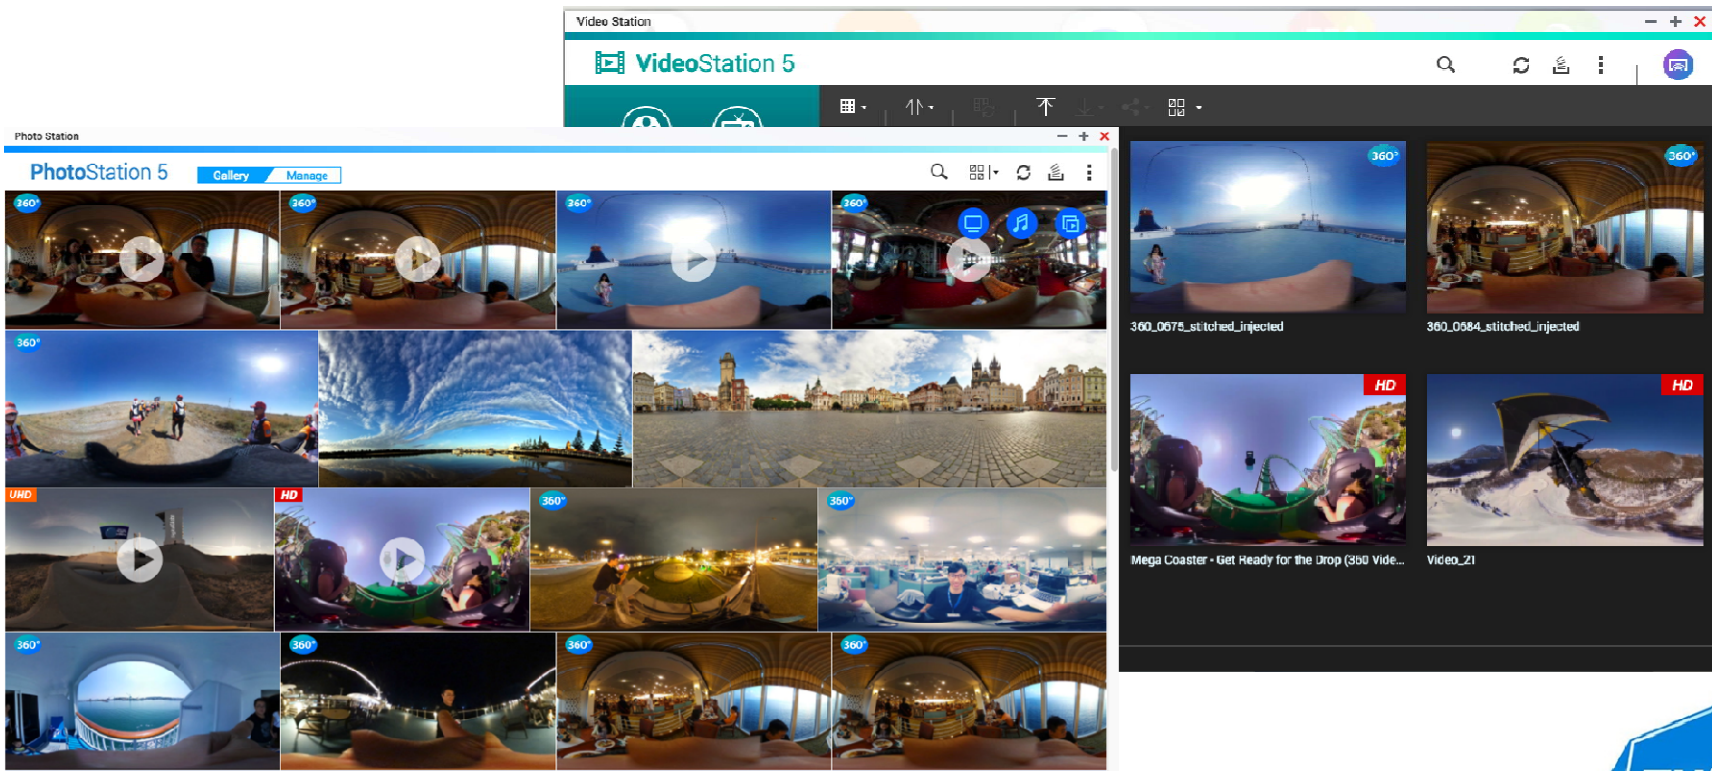

360° Panorama Photo & Video

QNAP Systems, Inc.

The Latest Trend of 360-degree Media

- Various devices support shooting 360° photo or video
- Well-known websites have supported 360 ° panoramic photos or video playback

YouTube

Facebook

Garmin
VIRB® 360

What's 360° panoramic photo or video?

Use the 360° Panorama camera to record all angles

Popular 360 cameras

Single fisheye
Detu Sphere S

Dual fisheye
Ricoh Theta S

3 fisheye
GIROPTIC 360cam

4 fisheye
Detu F4

6 fisheye
Insta 360 Pro

2 standalone fisheye
Kodak SP360

6 cameras
GoPro Omni

8 cameras
Vuze 4K 3D 360
Spherical VR Camera

36 cameras
PANONO

QNAP 2017

Supports 360° photo or video viewing on QTS 4.3.4

360° Photo and Video Viewing

Normal screen

360° playback screen

View different angles by using mouse

360° file information

- If the file which have the following information, the player will initiate 360° playback function to view files
 - ✓ Projection Type= **equirectangular**
- If the file doesn't have this information, you can still play by clicking the 360° button